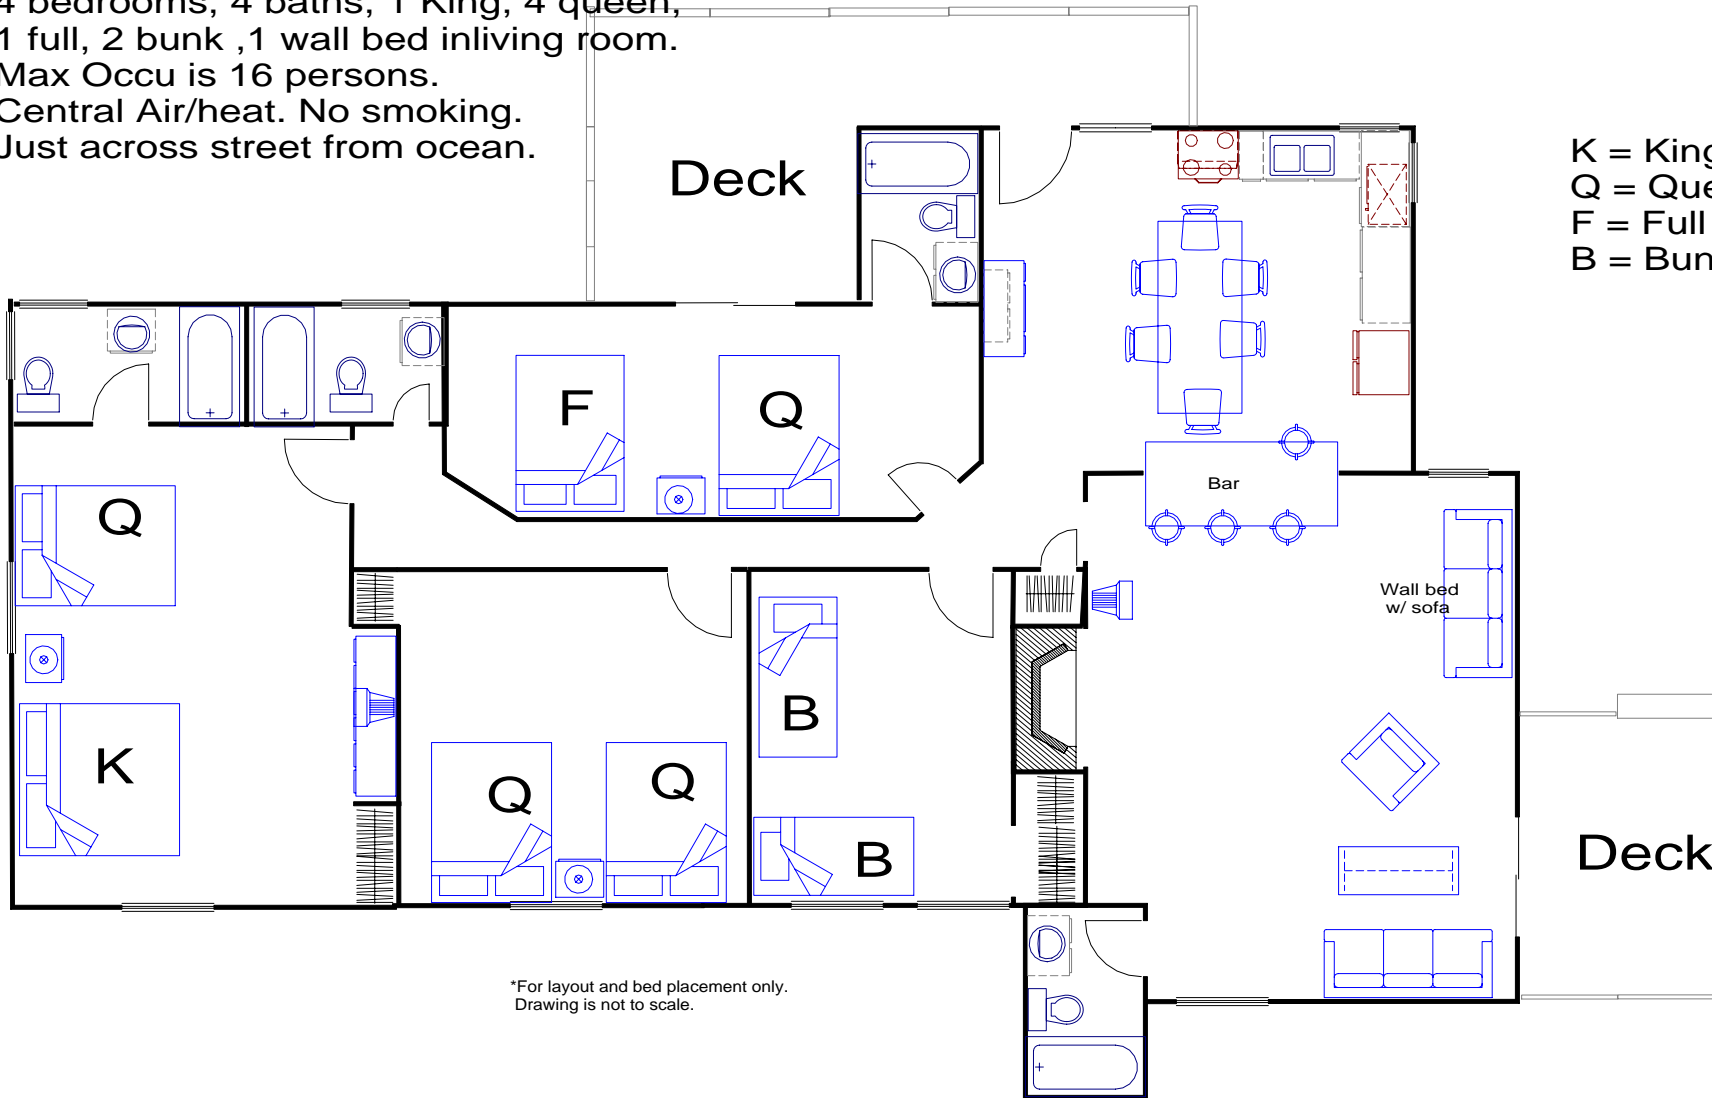

Marlin Cottage

Affordable Family Resort
 2300 S. Ocean Blvd.
 Myrtle Beach, SC 29577
www.affordablefamilyresort.com
 843-839-4330

4 bedrooms, 4 baths, 1 King, 4 queen,
 1 full, 2 bunk, 1 wall bed in living room.
 Max Occu is 16 persons.
 Central Air/heat. No smoking.
 Just across street from ocean.

K = King
 Q = Queen
 F = Full /Double
 B = Bunk Beds

*For layout and bed placement only.
 Drawing is not to scale.

www.affordablefamilyresort.com

(revised 8/8/09)