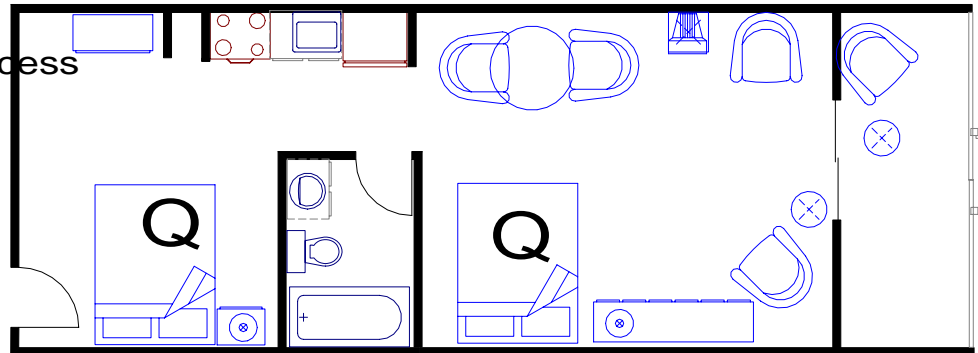

Condo 2

2 rooms with 2 Queen,

TV with Cable - Internet Access

Full Kitchen

Max Occu is 4 persons.

Central Air/heat.

No smoking. No pets.

1st Floor Oceanfront