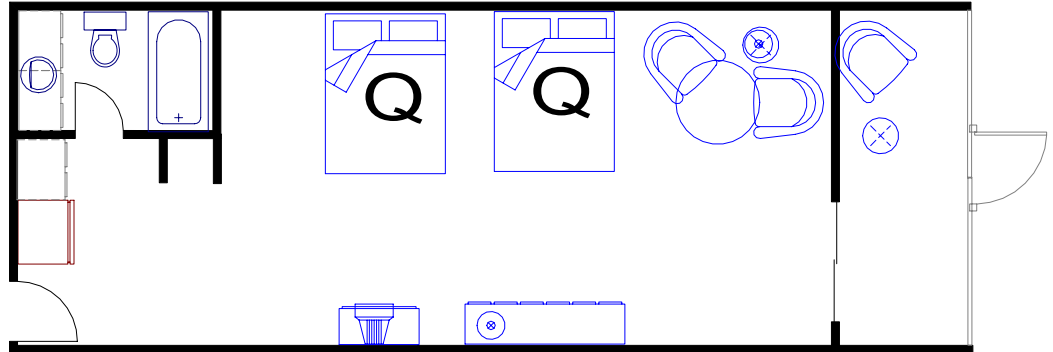

Affordable Family Resort

2300 S. Ocean Blvd.

Myrtle Beach, SC 29577

www.affordablefamilyresort.com

843-839-4330

Condo 1

1 room with 2 Queen,

TV with Cable - Internet Access

Half Kitchen Refrigerator and Microwave only

Max Occu is 4 persons.

Central Air/heat

. No smoking. No pets.

1st Floor Oceanfront

Condo 2

2 rooms with 2 Queen,

TV with Cable - Internet Access

3 bedrooms, 2 baths, 1 king,

1 Queen, & 2 double,

Washer & Dryer, Dishwasher

Max Occu is 10 persons.

Central Air/heat. No smoking.

14th Floor Oceanfront