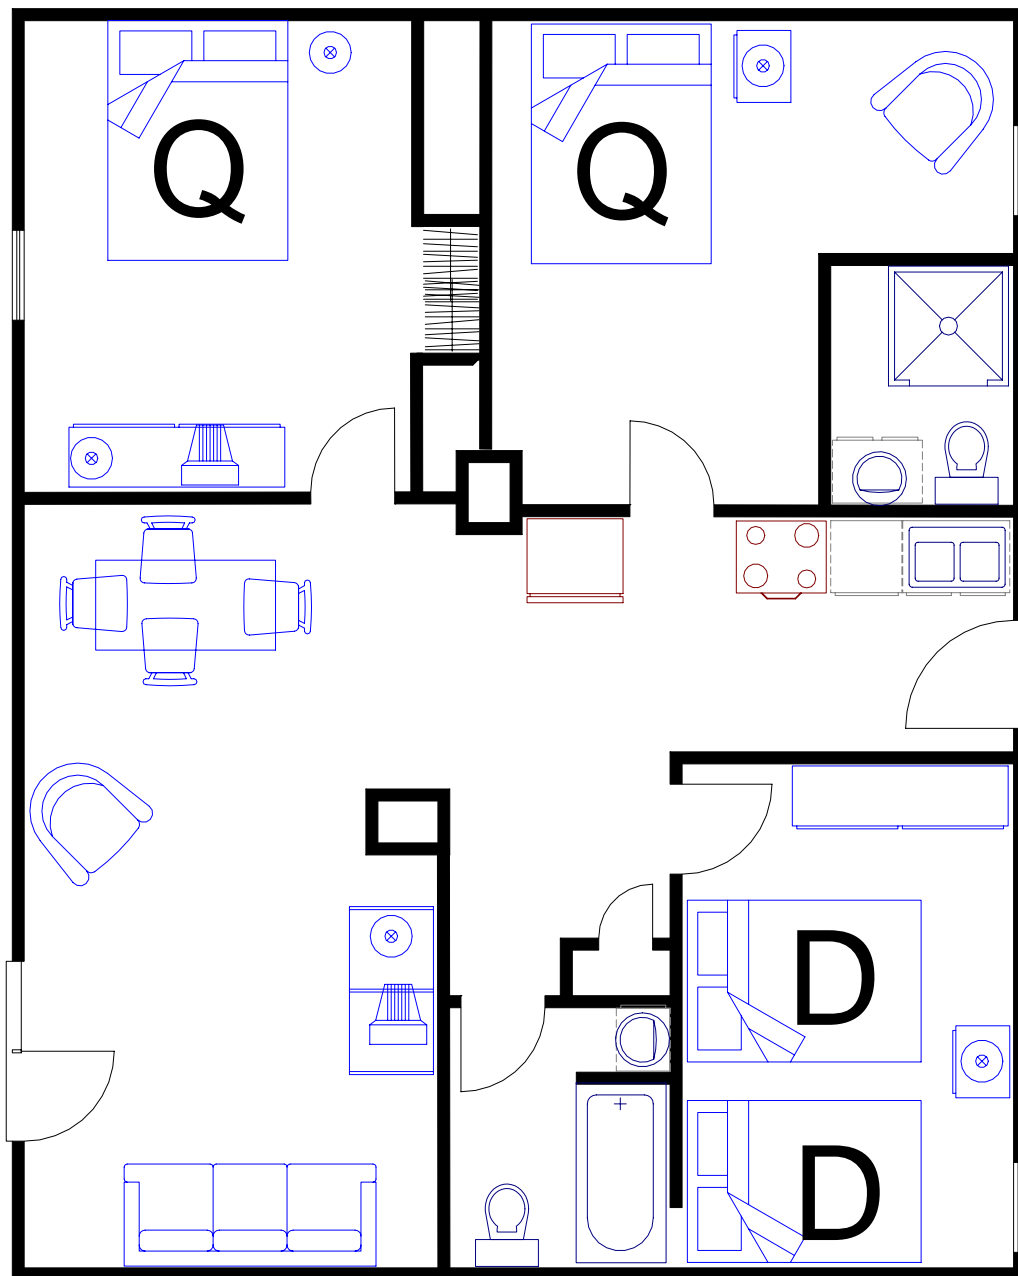

K = King  
Q = Queen  
F = Full /Double  
B = Bunk Beds

# Mackerel Cottage

3 bedrooms, 2 baths, 2 queen, 2 double,  
& 1 Sofa Bed.

Max Occu is 10 persons.

Central Air/heat. No smoking.

Just across street from ocean.

Affordable Family Resort  
2300 S. Ocean Blvd.  
Myrtle Beach, SC 29577  
[www.affordablefamilyresort.com](http://www.affordablefamilyresort.com)  
843-839-4330