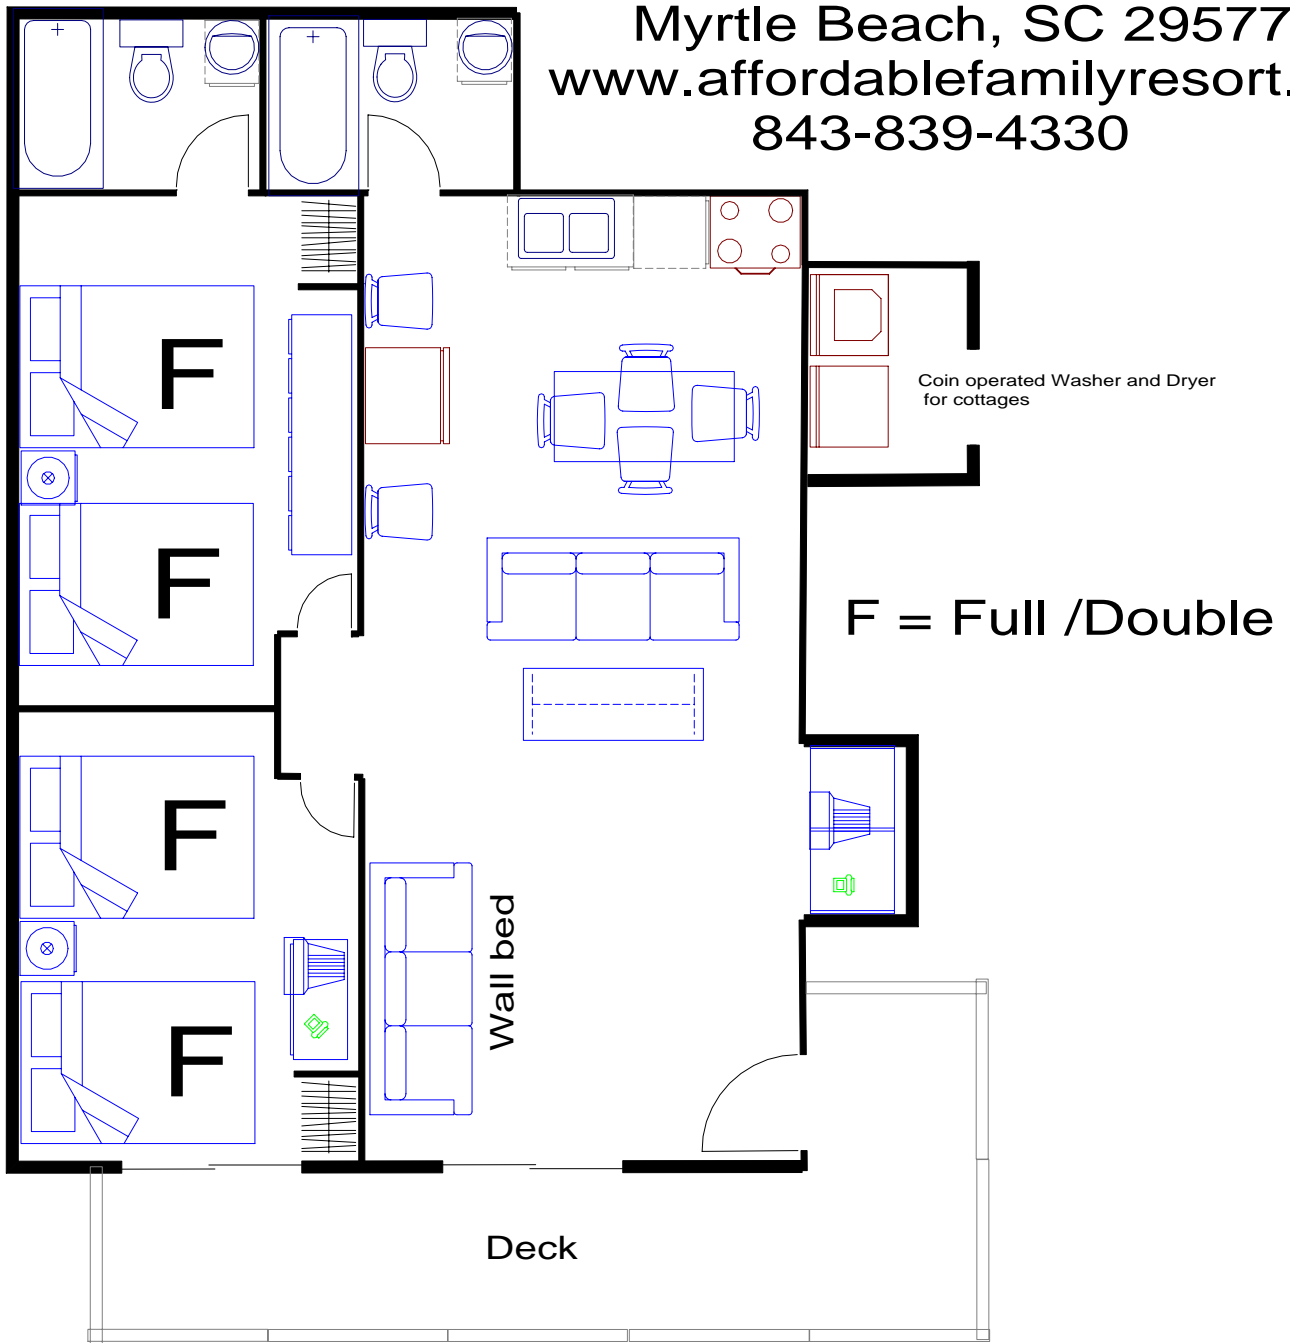

Wahoo Cottage

Affordable Family Resort
2300 S. Ocean Blvd.

Myrtle Beach, SC 29577

www.affordablefamilyresort.com

843-839-4330

2 bedrooms, 2 full baths with 4 double beds,
1 wall bed in living room. Full Kitchen with full size stove and refrigerator.
Central heat/air. 10 person max. No Smoking.
Just across street from ocean.

*For layout and bed placement only.
Drawing is not to scale.

(revised 8/8/09)